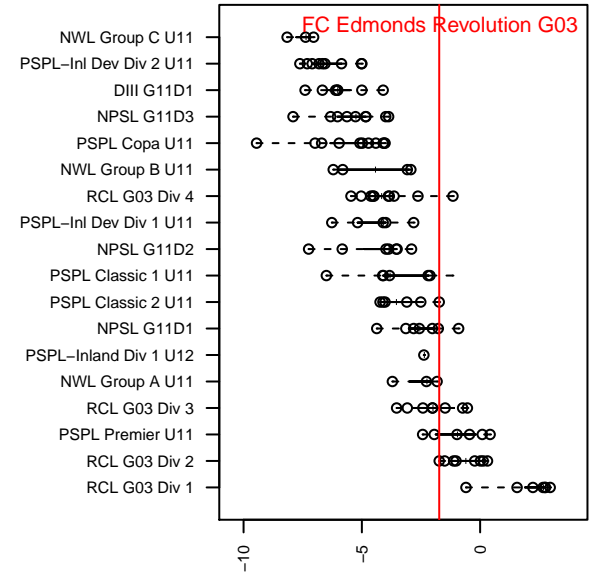

**attack and defense rating
relative to others at age
and all opponents in last 13 months**