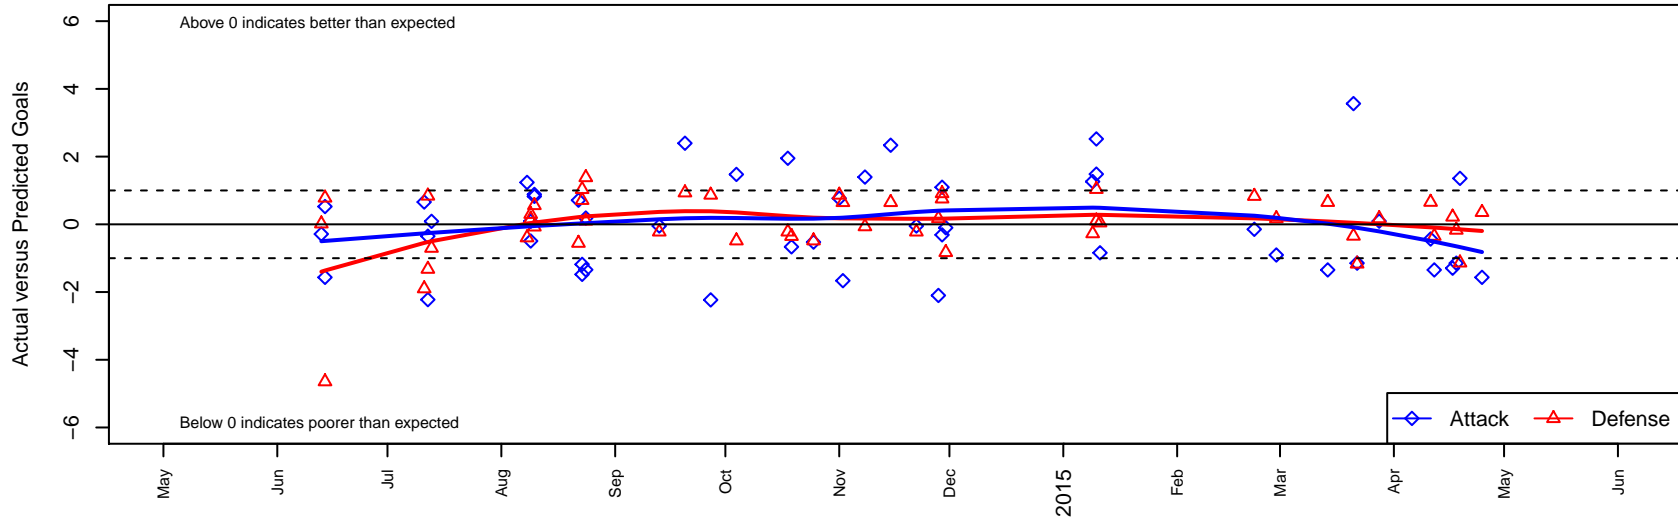

FC Edmonds Revolution G03

FC Edmonds
 Edmonds, WA
 G03 total strength=582
 attack=0.51 defense=0.43
 fall league = PSPL Classic 2 U11
 spr league = Spr PSPL SuperLeague 2 U11

alt names used:
 FC Edmonds Revolution
 FC Edmonds Revolution
 FC Edmonds Revolution
 FC EDMONDS REVOLUTION (WA)
 FC Edmonds Revolution
 FC Edmonds Revolution
 FC Edmonds Revolution
 FC Edmonds Revolution
 FC EDMONDS G03 REVOLUTION (WA)

Venues played:
 2014 Starfire Spring Classic GU11
 2014 Seattle Cup GU11
 2014 Shoreline Classic GU11
 2014 REDAPT Cup Silver 9v9 U11
 2014 PSPL Classic 2 U11
 2014 Cranberry Cup U11
 2014 PacNW Winter Classic Premier II U11
 2014 Spr PSPL SuperLeague 2 U11
 2014 WA Cup GU11 Gold/Platinum U11

FC Edmonds Revolution G03
 Dots are actual minus expected GF (blue circles) and GA (red triangles).
 Blue line is smoothed change in attack strength. Red is smoothed change in defense strength.

**attack and defense variance (black dot)
relative to other teams
and top 10 in region**