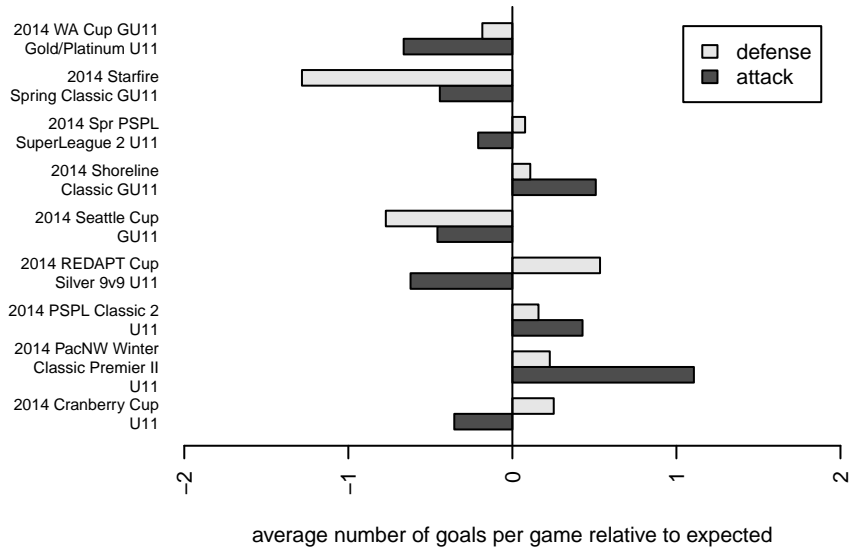

Performance relative to 13 month average